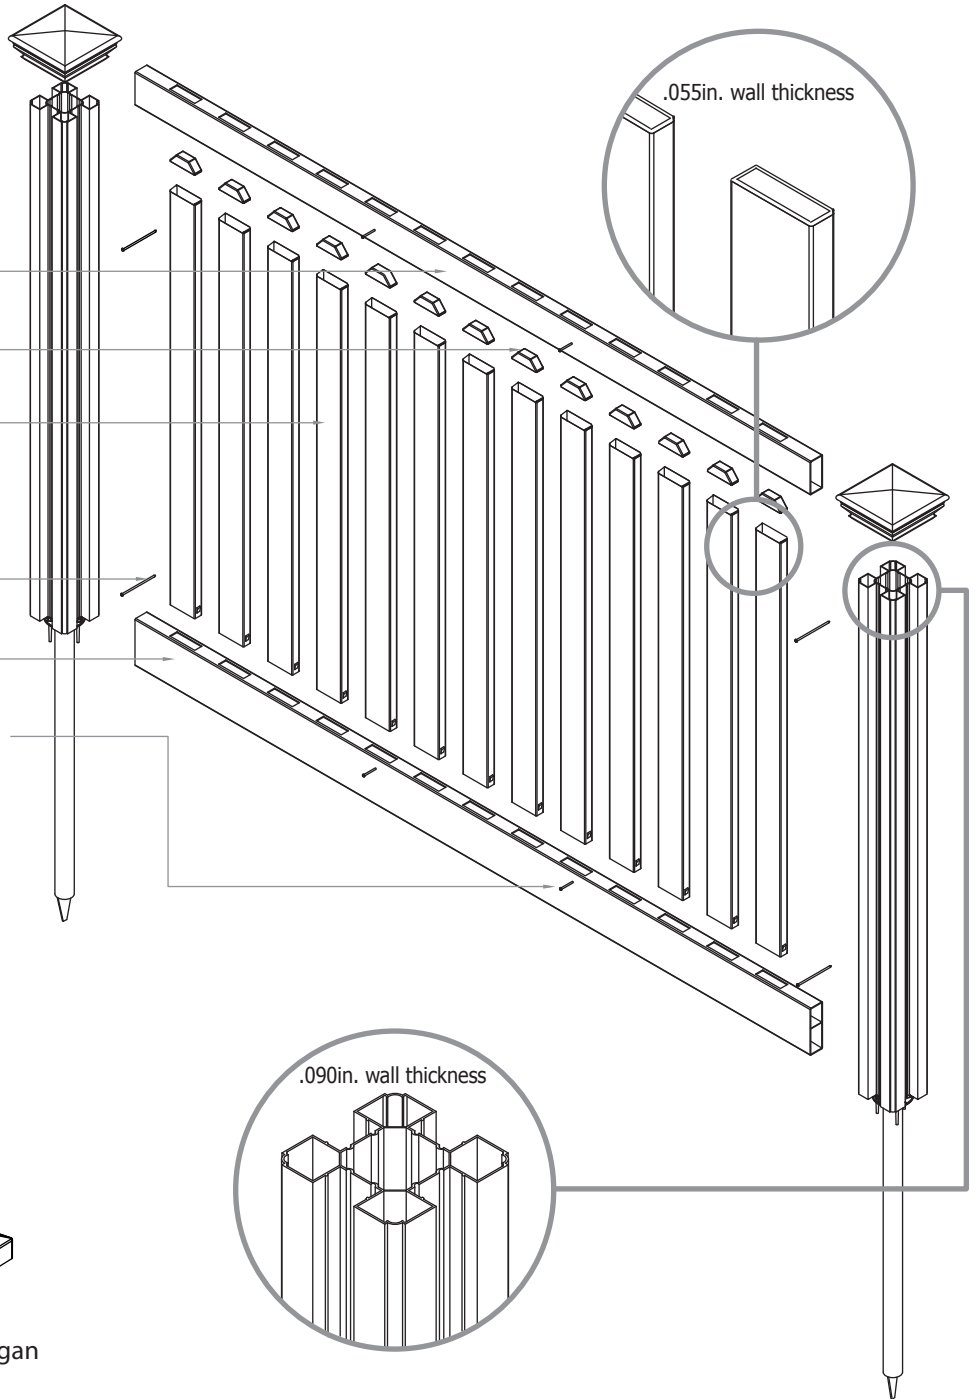

Jiminy Picket Vinyl Fence

Box Contents

Each Fence Panel Box Includes:

- Top Rail (1)
- Picket Caps (13)
- Pickets (13)
- Tube of Glue (1)
- 3.5in. Stainless Steel Screws (4)
- Bottom Rail (1)
- 1.25in. Stainless Steel Screws (4)

Sold Separately:

- Posts
- WamBam Anchors (Small)
- Post Caps (3 options)